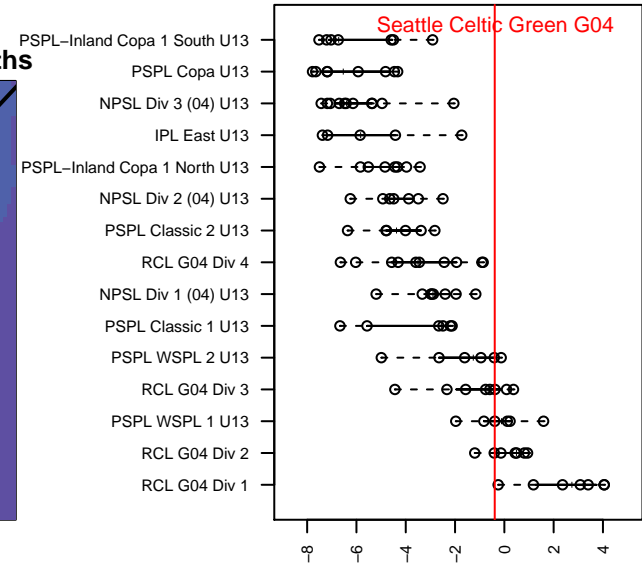

**attack and defense rating
relative to others at age
and all opponents in last 13 months**