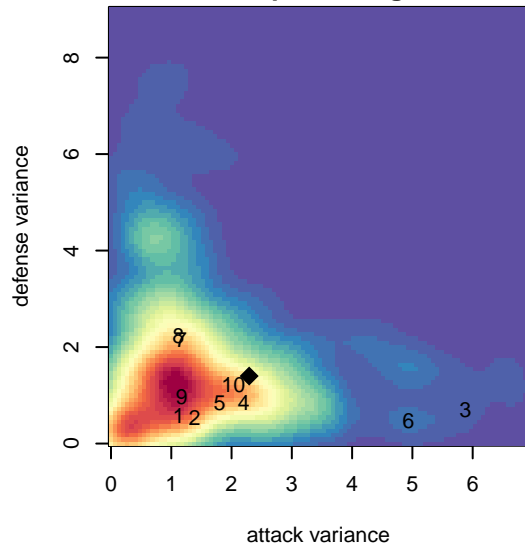

Seattle Celtic Green G04

Seattle Celtic
 Seattle, WA
 G04 total strength=1158
 attack=4.06 defense=2.95
 fall league = PSPL WSPL 1 U13
 spr league = Spr PSPL Classic 1 U13

alt names used:
 Seattle Celtic G04 Green
 Seattle Celtic G04 Green
 Seattle Celtic G04 Green
 SEATTLE CELTICSEATTLE CELTIC G04 GRE
 Seattle Celtic
 Seattle Celtic G04 Green
 SEATTLE CELTIC G04 (WA)

Seattle Celtic Green G04
 Dots are actual minus expected GF (blue circles) and GA (red triangles).
 Blue line is smoothed change in attack strength. Red is smoothed change in defense strength.

**attack and defense variance (black dot)
relative to other teams
and top 10 in region**