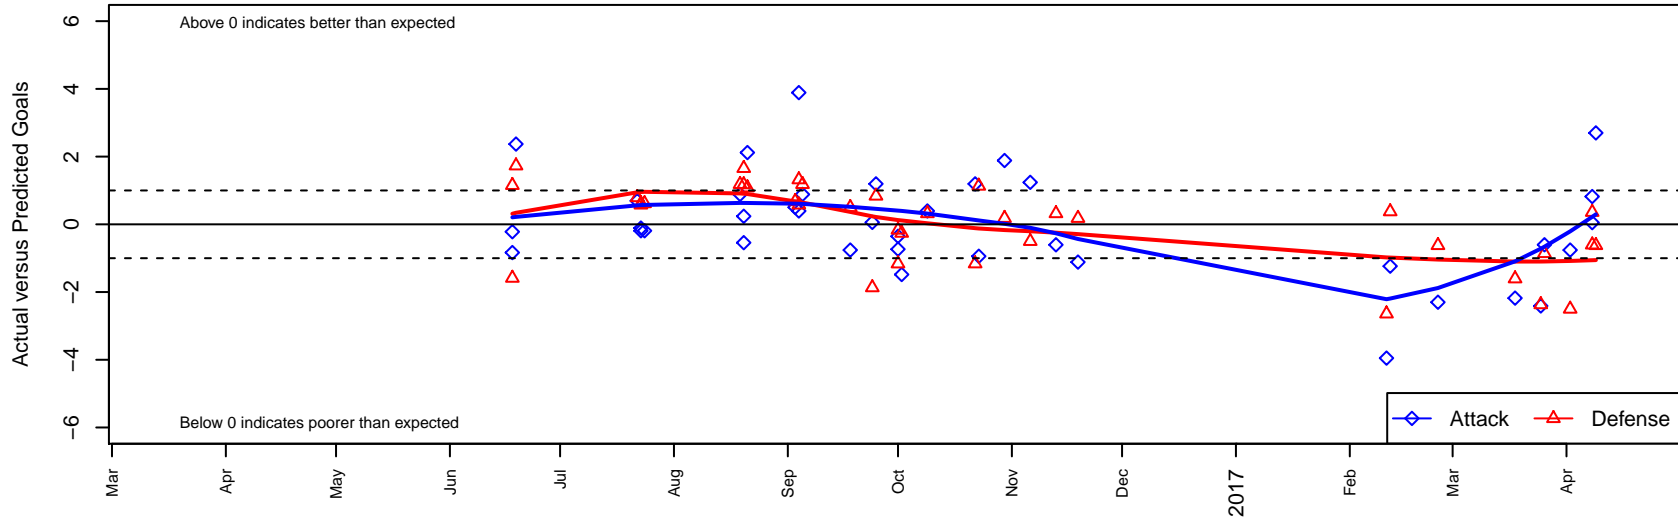

Seattle Celtic Green G04

Seattle Celtic
 Seattle, WA
 G04 total strength=1158
 attack=4.06 defense=2.95
 fall league = PSPL WSPL 1 U13
 spr league = Spr PSPL Classic 1 U13

alt names used:
 Seattle Celtic G04 Green
 Seattle Celtic G04 Green
 Seattle Celtic G04 Green
 SEATTLE CELTICSEATTLE CELTIC G04 GRE
 Seattle Celtic
 Seattle Celtic G04 Green
 SEATTLE CELTIC G04 (WA)

Venues played:
 2016 Rainier Challenge Samba U13
 2016 Sounders FC Cup GU13 Gold
 2016 NWCL 04
 2016 Labor Day Cup GU13 Gold
 2016 PSPL WSPL 1 U13
 2016 Spr PSPL Classic 1 U13
 2016 WA Cup U13 Silver U13

Seattle Celtic Green G04
 Dots are actual minus expected GF (blue circles) and GA (red triangles).
 Blue line is smoothed change in attack strength. Red is smoothed change in defense strength.

**attack and defense variance (black dot)
relative to other teams
and top 10 in region**